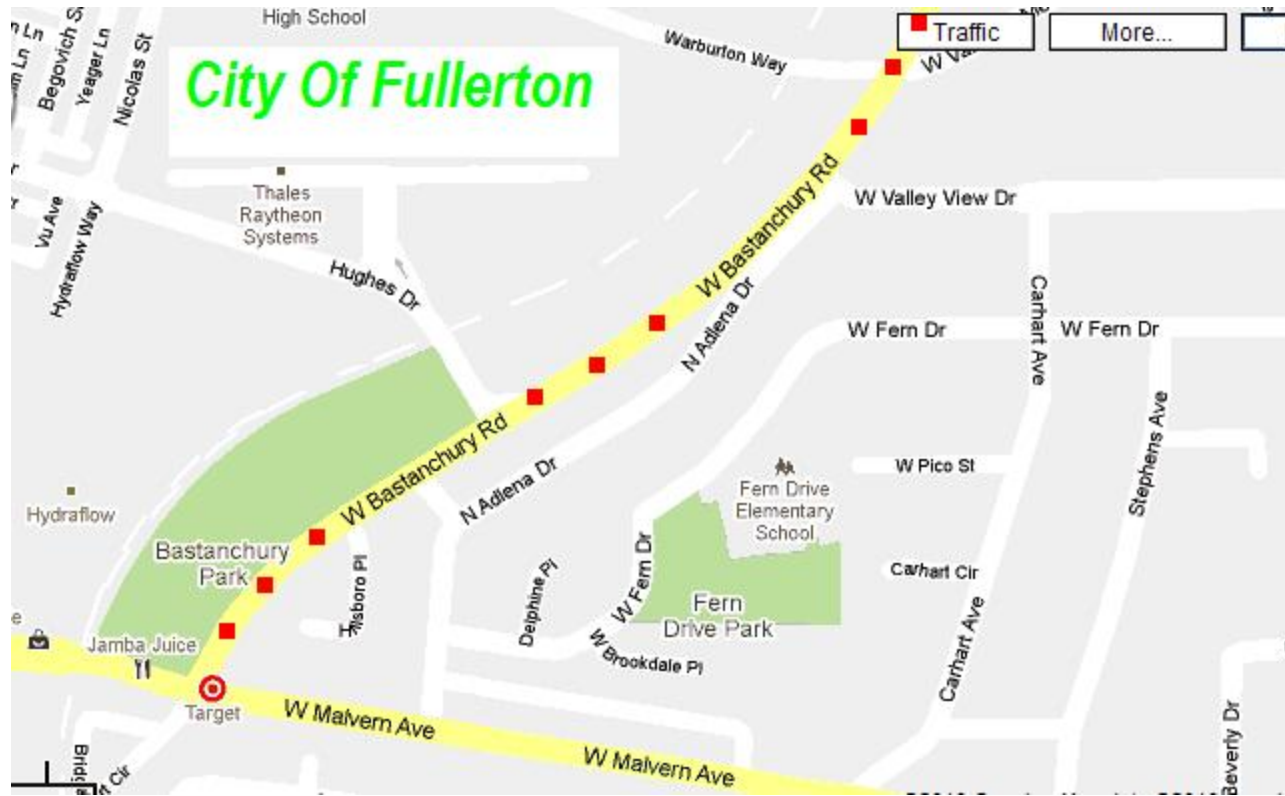

City of Fullerton 2004 Project on Bastanchury Rd using MAC-10TR per Greenbook

Pictures taken in 2010

MAC-10TR per Greenbook

MAC-10TR per Greenbook

MAC-10TR per Greenbook

MAC-10TR per Greenbook

MAC-10TR per Greenbook